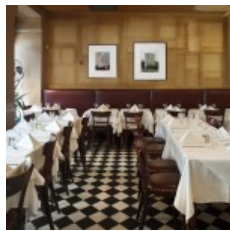

Venues: Sammlung Haubrok and Paris Bar, Berlin

Exhibition Title: Charade Rochade

Date: September 8 – October 20, 2012

[Click here to view slideshow](#)

Modern Art  
London, United Kingdom

Fluxia  
Milan, Italy

Images:

Mezzanin  
Vienna, Austria

Altman Siegel  
San Francisco, United States

Participating artists

Images courtesy of Sammlung Haubrok, Berlin. Photos by L. Paffrath.

Link: [Michel Würthle, Christopher Williams at Sammlung Haubrok, Paris Bar](#)