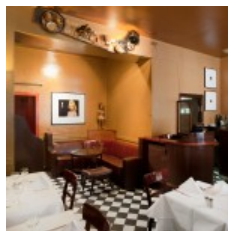

Venues: Sammlung Haubrok and Paris Bar, Berlin

Exhibition Title: Charade Rochade

Date: September 8 – October 20, 2012

[Click here to view slideshow](#)

Modern Art  
London, United Kingdom

Fluxia  
Milan, Italy

Images:

Mezzanin  
Vienna, Austria

Altman Siegel  
San Francisco, United States

Participating artists

Images courtesy of Sammlung Haubrok, Berlin. Photos by L. Paffrath.

Link: [Michel Würthle, Christopher Williams at Sammlung Haubrok, Paris Bar](#)