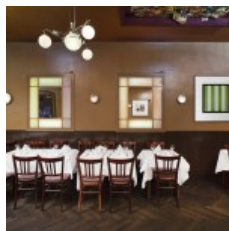

Venues: Sammlung Haubrok and Paris Bar, Berlin

Exhibition Title: Charade Rochade

Date: September 8 – October 20, 2012

[Click here to view slideshow](#)

Modern Art  
London, United Kingdom

Fluxia  
Milan, Italy

Images:

Mezzanin  
Vienna, Austria

Altman Siegel  
San Francisco, United States

Participating artists

Images courtesy of Sammlung Haubrok, Berlin. Photos by L. Paffrath.

Link: [Michel Würthle, Christopher Williams at Sammlung Haubrok, Paris Bar](#)