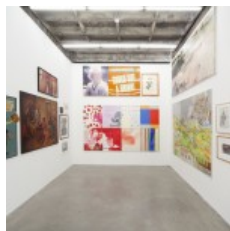

Venues: Sammlung Haubrok and Paris Bar, Berlin

Exhibition Title: Charade Rochade

Date: September 8 – October 20, 2012

[Click here to view slideshow](#)

Modern Art  
London, United Kingdom

Fluxia  
Milan, Italy

Images:

Mezzanin  
Vienna, Austria

Altman Siegel  
San Francisco, United States

Participating artists

Images courtesy of Sammlung Haubrok, Berlin. Photos by L. Paffrath.

Link: [Michel Würthle, Christopher Williams at Sammlung Haubrok, Paris Bar](#)